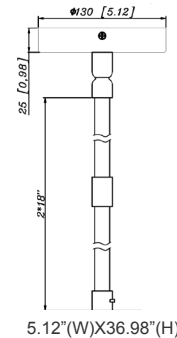

CMC3-MCTP-DD-BK+CMC-SRK-218-5C-BK
CMC3-MCTP-DD-WH+CMC-SRK-218-5C-WH